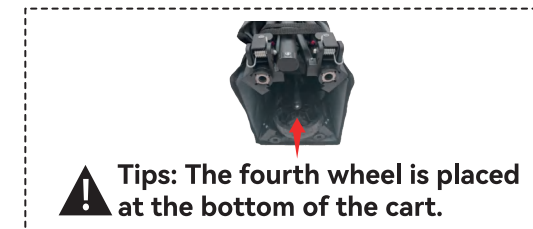

Thank You for Your Order

Dear Customer,

Thank you sincerely for choosing Raynesys! Your trust is a powerful driving force for us to keep moving forward. Raynesys has always been committed to providing users with high-quality and cost-effective products, aiming to solve your problems and make your life more convenient and wonderful.

If you have any questions when using this product, please scan the QR code below and write down your questions, or send your questions to the email below. Our professional service team will be available to assist you.

May your every day be filled with sunshine and joy! Looking forward to your next visit and your sincere suggestions.