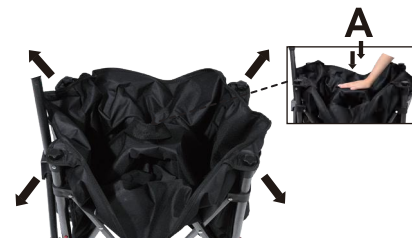

Folding Wagon Cart User Manual

1. Parts List:

- ① 1 x Cart Frame
- ② 4 x Wheels
- ③ 1 x Bottom Plate

2. Unfolding Steps:

1. Take out all cart accessories from the carton.

2. Push 4 wheels into shaft securely. (Press the red button to remove and replace.)

3. Pull out 4 corners in all directions and press the frame (A) to unfold the cart.

4. Place the bottom plate into the cart and lay it flat.

5. Pull handle out to extend.

3. Folding Steps:

1. Remove the bottom plate from the cart.

6. Wrap the cart with the bottom plate and tighten the webbing.

7. Finish and pull out the strap to lift the cart.

4. Product Feature:

- ① Removable Oxford Cloth
- ② Detachable Wheels
- ③ Automatic Rebound Handle